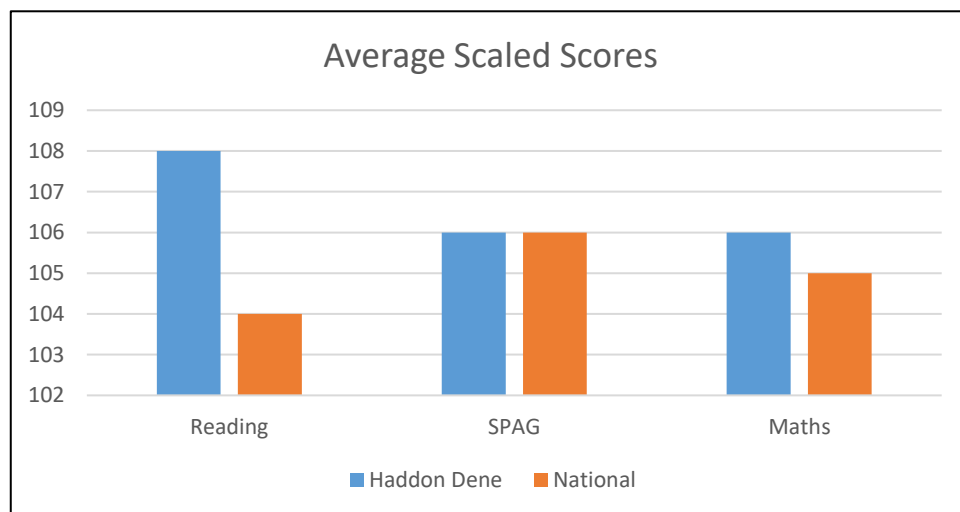

HADDON DENE SCHOOL

57 Gladstone Road • Broadstairs • Kent • CT10 2HY

Academic Performance

Eleven Plus Results

Year-on-year the continued success of Haddon Dene pupils in gaining their desired Grammar School places has been consistent. On average, 67% of our pupils transition to Grammar Schools.

Year	Percentage Success
2012	73
2013	69
2014	65
2015	62
2016	69
2017	76
2018	67
2019	58*

*(Based on children who have been at Haddon Dene since Year 2)

KS2 SATs Test Results 2016-2019

Average Scaled Scores

Year	English		Maths
	Reading	SPAG	
2016	102	105	106
2017	108	109	107
2018	106	108	106
2019	108	106	106