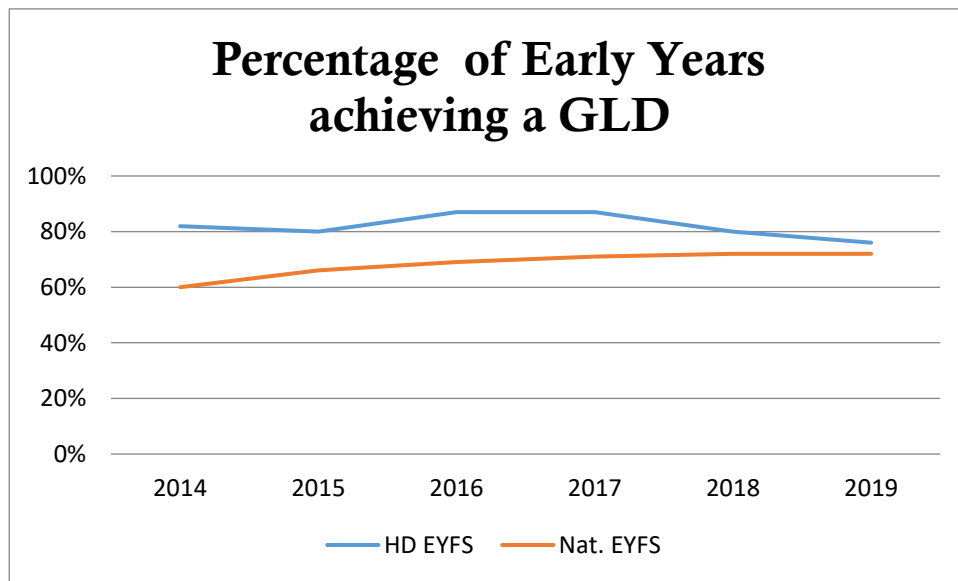

##### Average Scaled Scores

Year	English		Maths
	Reading	SPAG	
2016	102	105	106
2017	108	109	107
2018	106	108	106
2019	108	106	106

Percentage of children reaching the expected standard or higher

Year	English		Maths
	Reading	SPAG	
2014	86%	81%	88%
2015	90%	90%	90%
2016	71%	86%	79%
2017	91%	100%	82%
2018	88%	88%	88%
2019	89%	72%	89%

Good Level of Development in Early Years

**Destinations Include:**

Chatham and Clarendon Grammar School, Dane Court Grammar School, Sir Roger Manwood's School