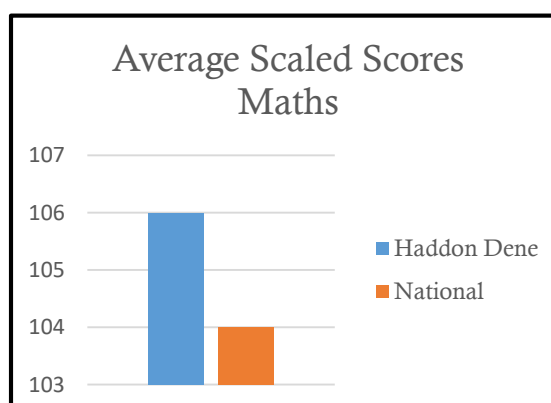

Haddon Dene – In 2018 Haddon Dene pupils averaged a score of 106 in Reading, 108 in SPAG and 106 in Maths.

National Average – In 2018 the National average score was 105 in Reading, 106 in SPAG and 104 in Maths.