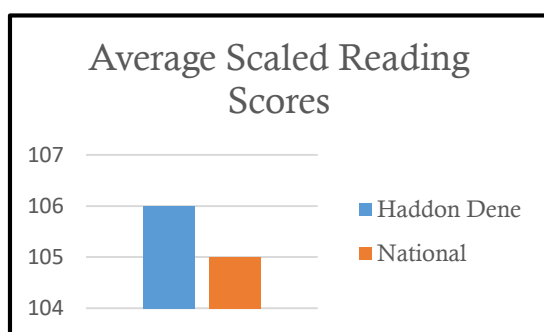

HADDON DENE SCHOOL

57 Gladstone Road • Broadstairs • Kent • CT10 2HY

Academic Performance

Eleven Plus Results

Year-on-year the continued success of Haddon Dene pupils in gaining their desired Grammar School places has been consistent. The latest set of results show that 72% of pupils were offered places at Grammar Schools.

Year	Percentage Success
2012	73
2013	69
2014	65
2015	62
2016	69
2017	72
2018	72

New SATs Test Results 2016-2018

Year	English		Maths
	Reading	SPAG	
2016	102	105	106
2017	108	109	107
2018	106	108	106

Haddon Dene – In 2018 Haddon Dene pupils averaged a score of 106 in Reading, 108 in SPAG and 106 in Maths.