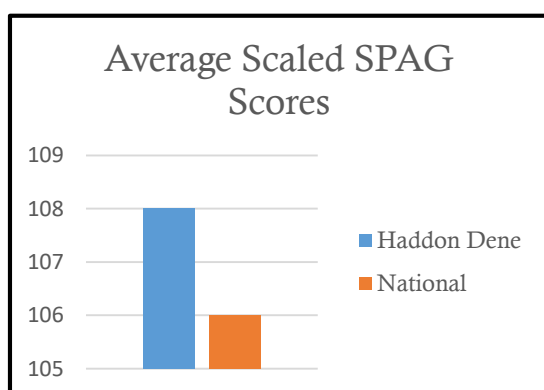

HADDON DENE SCHOOL

57 Gladstone Road • Broadstairs • Kent • CT10 2HY

Academic Performance

Eleven Plus Results

Year-on-year the continued success of Haddon Dene pupils in gaining their desired Grammar School places has been consistent. The latest set of results show that 72% of pupils were offered places at Grammar Schools.

Year	Percentage Success
2012	73
2013	69
2014	65
2015	62
2016	69
2017	72
2018	72

New SATs Test Results 2016-2018

Year	English		Maths
	Reading	SPAG	
2016	102	105	106
2017	108	109	107
2018	106	108	106

Haddon Dene – In 2018 Haddon Dene pupils averaged a score of 106 in Reading, 108 in SPAG and 106 in Maths.

National Average – In 2018 the National average score was 105 in Reading, 106 in SPAG and 104 in Maths.

Year	English		Maths
	Reading	SPAG	
2013	64%	36%	50%
2014	62.5%	62.5%	56%
2015	45%	70%	53%

(Percentage based on Level Five and Above)