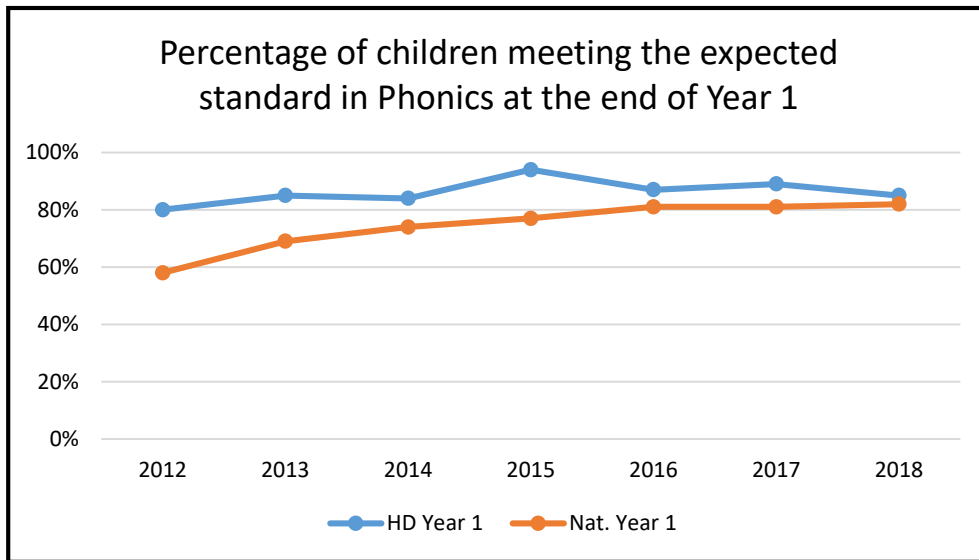

Year	English		Maths
	Reading	SPAG	
2013	64%	36%	50%
2014	62.5%	62.5%	56%
2015	45%	70%	53%

(Percentage based on Level Five and Above)

Year One Phonics