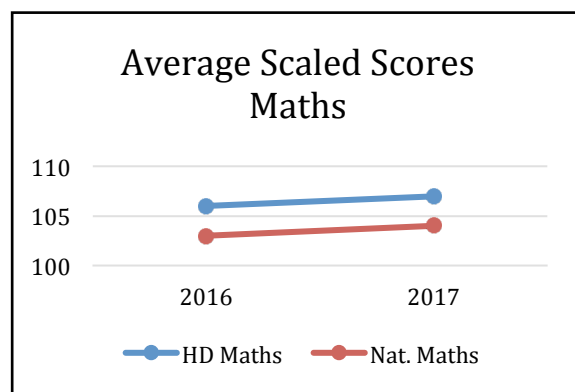

HADDON DENE SCHOOL

57 Gladstone Road • Broadstairs • Kent • CT10 2HY

Academic Performance

Eleven Plus Results

Year-on-year the continued success of Haddon Dene pupils in gaining their desired Grammar School places has been consistent. The latest set of results show that 72% of pupils were offered places at Grammar Schools.

Year	Percentage Success
2012	73
2013	69
2014	65
2015	62
2016	69
2017	72

New SATs Test Results 2016-2017

Year	English		Maths
	Reading	SPAG	
2016	102	105	106
2017	108	109	107

Average = 100

Haddon Dene – In 2017 Haddon Dene pupils averaged a score of 108 in Reading, 109 in SPAG and 107 in Maths.

National Average – In 2017 the National average score was 104 in Reading, 106 in SPAG and 104 in Maths.