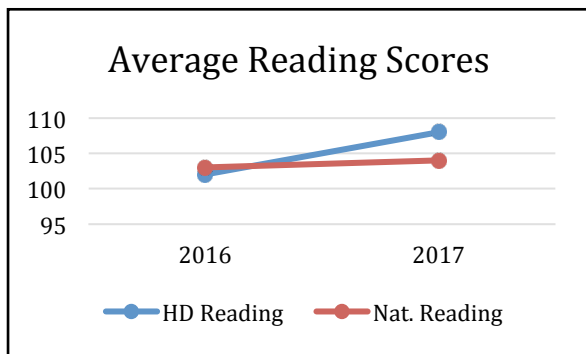

HADDON DENE SCHOOL

57 Gladstone Road • Broadstairs • Kent • CT10 2HY

Academic Performance

Eleven Plus Results

Year-on-year the continued success of Haddon Dene pupils in gaining their desired Grammar School places has been consistent. The latest set of results show that 72% of pupils were offered places at Grammar Schools.

Year	Percentage Success
2012	73
2013	69
2014	65
2015	62
2016	69
2017	72

New SATs Test Results 2016-2017

Year	English		Maths
	Reading	SPAG	
2016	102	105	106
2017	108	109	107

Average = 100

Haddon Dene – In 2017 Haddon Dene pupils averaged a score of 108 in Reading, 109 in SPAG and 107 in Maths.

National Average – In 2017 the National average score was 104 in Reading, 106 in SPAG and 104 in Maths.

SATs Results 2013-15

Year	English		Maths
	Reading	SPAG	
2013	64%	36%	50%
2014	62.5%	62.5%	56%
2015	45%	70%	53%