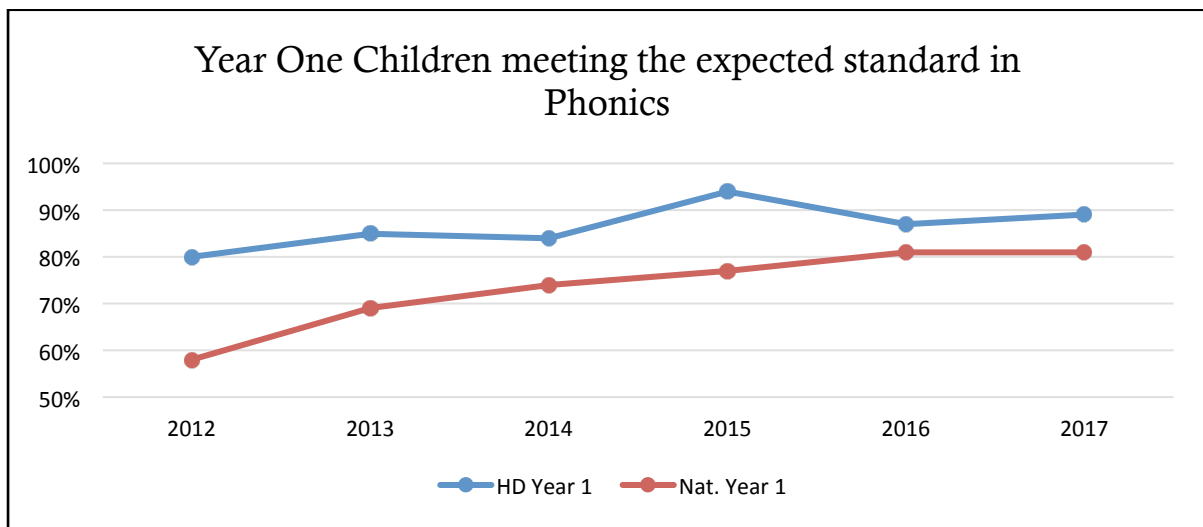

SATs Results 2013-15

Year	English		Maths
	Reading	SPAG	
2013	64%	36%	50%
2014	62.5%	62.5%	56%
2015	45%	70%	53%

Percentage based on Level Five and above

Year One Phonics