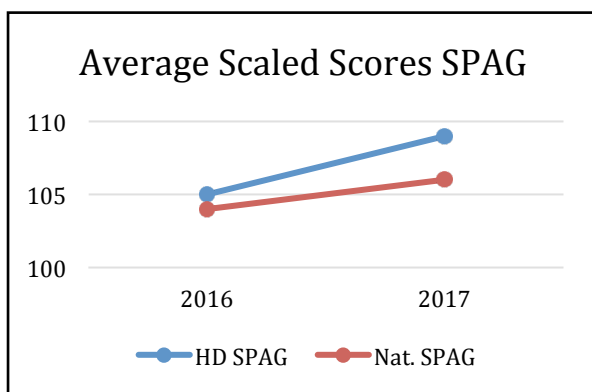

HADDON DENE SCHOOL

57 Gladstone Road • Broadstairs • Kent • CT10 2HY

Academic Performance

Eleven Plus Results

Year-on-year the continued success of Haddon Dene pupils in gaining their desired Grammar School places has been consistent. The latest set of results show that 72% of pupils were offered places at Grammar Schools.

Year	Percentage Success
2012	73
2013	69
2014	65
2015	62
2016	69
2017	72

New SATs Test Results 2016-2017

Year	English		Maths
	Reading	SPAG	
2016	102	105	106
2017	108	109	107

Average = 100

Haddon Dene – In 2017 Haddon Dene pupils averaged a score of 108 in Reading, 109 in SPAG and 107 in Maths.

National Average – In 2017 the National average score was 104 in Reading, 106 in SPAG and 104 in Maths.

SATs Results 2013-15

Year	English		Maths
	Reading	SPAG	
2013	64%	36%	50%
2014	62.5%	62.5%	56%
2015	45%	70%	53%