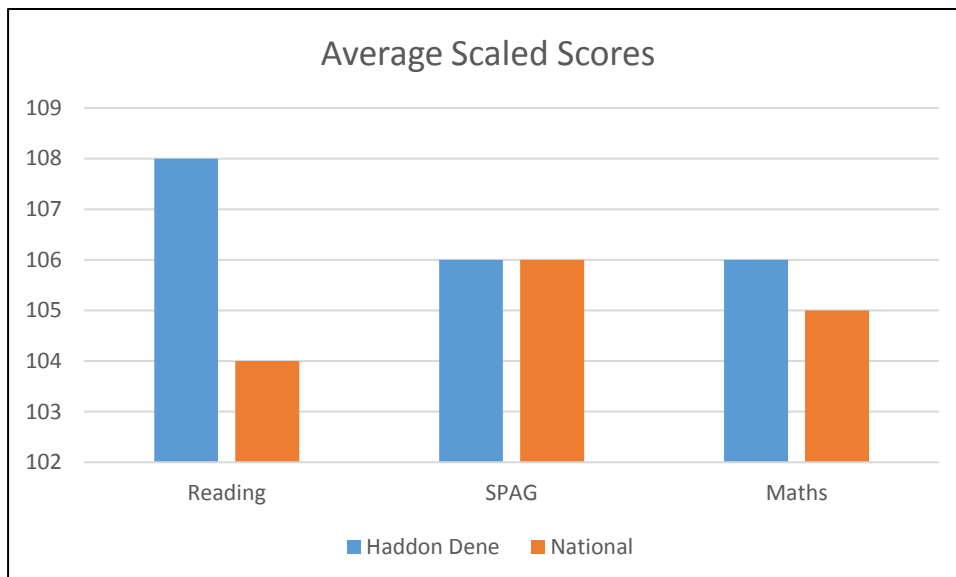

Percentage of children reaching the expected standard or higher

Year	English		Maths
	Reading	SPAG	
2014	86%	81%	88%
2015	90%	90%	90%
2016	71%	86%	79%
2017	91%	100%	82%
2018	88%	88%	88%
2019	89%	72%	89%

Good Level of Development in Early Years