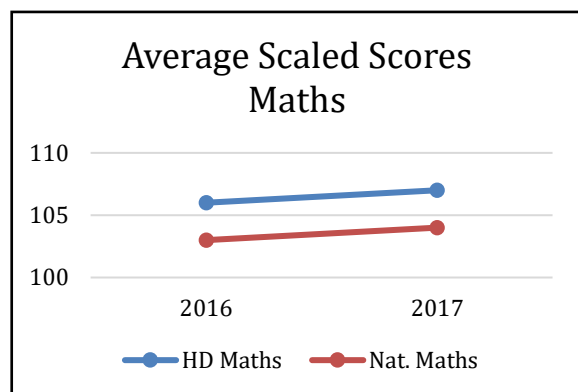

HADDON DENE SCHOOL

57 Gladstone Road • Broadstairs • Kent • CT10 2HY

Academic Performance

SATs Results 2013-15

Year	English		Maths
	Reading	SPAG	
2013	64%	36%	50%
2014	62.5%	62.5%	56%
2015	45%	70%	53%

Percentage based on Level Five and above

New SATs Test Results 2016-2017

Year	English		Maths
	Reading	SPAG	
2016	102	105	106
2017	108	109	107

Average = 100

Haddon Dene – In 2017 Haddon Dene pupils averaged a score of 108 in Reading, 109 in SPAG and 107 in Maths.

National Average – In 2017 the National average score was 104 in Reading, 106 in SPAG and 104 in Maths.