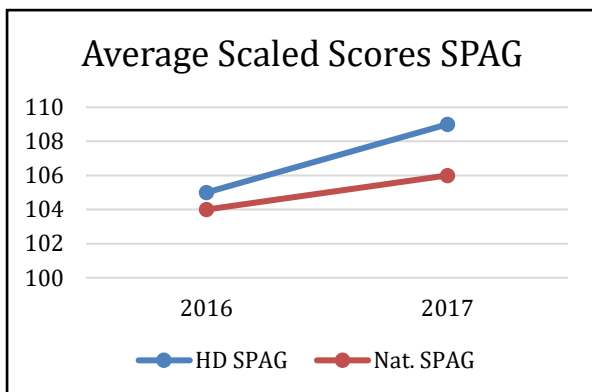

## Academic Performance

### New SATs Test Results 2016-2017

Year	English		Maths
	Reading	SPAG	
2016	102	105	106
2017	108	109	107

Average = 100

Haddon Dene – In 2017 Haddon Dene pupils averaged a score of 108 in Reading, 109 in SPAG and 107 in Maths.

National Average – In 2017 the National average score was 104 in Reading, 106 in SPAG and 104 in Maths.

## Eleven Plus Results

Year-on-year the continued success of Haddon Dene pupils in gaining their desired Grammar School places has been consistent. The latest set of results show that 72% of pupils were offered places at Grammar Schools.