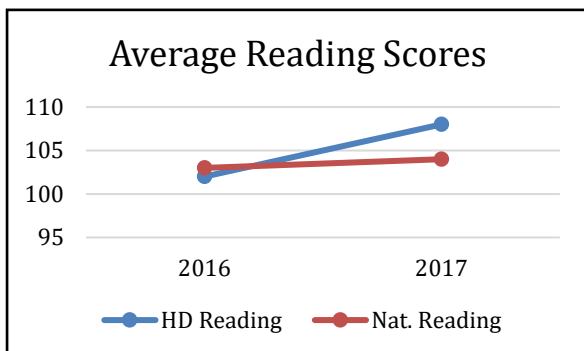

HADDON DENE SCHOOL

57 Gladstone Road • Broadstairs • Kent • CT10 2HY

Academic Performance

SATs Results 2013-15

Year	English		Maths
	Reading	SPAG	
2013	64%	36%	50%
2014	62.5%	62.5%	56%
2015	45%	70%	53%

Percentage based on Level Five and above

New SATs Test Results 2016-2017

Year	English		Maths
	Reading	SPAG	
2016	102	105	106
2017	108	109	107

Average = 100

Haddon Dene – In 2017 Haddon Dene pupils averaged a score of 108 in Reading, 109 in SPAG and 107 in Maths.

National Average – In 2017 the National average score was 104 in Reading, 106 in SPAG and 104 in Maths.